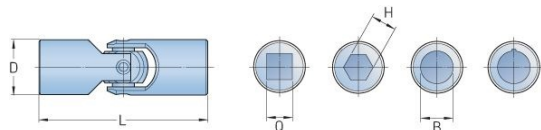

# PHE UJMA25

Size	UJMA25
L (mm)	74
D (mm)	25
Bore B (mm)	12
Bore Q (mm)	12
Bore H (mm)	12
B Max Bore (mm)	16
B Max With Keyway (mm)	14
Static Breaking Torque (Nm)	180