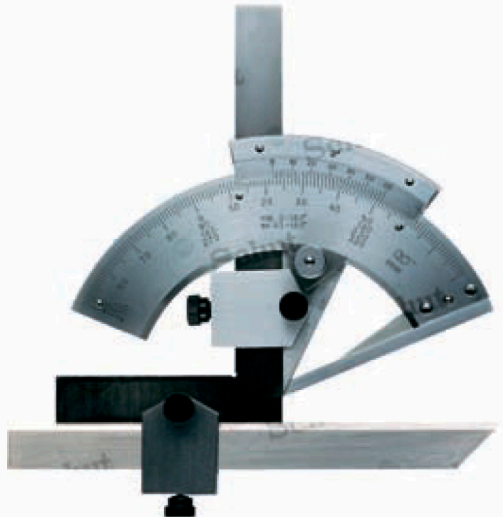

Combination bevel protractor

Can be used as bevel protractor, ruler, depth gauge, try square, center square and spirit level.

- Measuring range: 0-180° (90-0-90°).
- Graduation: 1°.
- Double graduation.
- Rotatable.
- Scriber (included in square head).
- Protractor head and square head provided with a spirit level.
- Ruler length: 300 mm.
- Delivery with protractor head, square head, center head, and ruler with mm/mm graduation.

Item No.	Description
906.503	Combination bevel protractor

Combination bevel protractor

Combination bevel protractor with blade and flat square.

- Measuring range exterior angle: 0-180°.
- Measuring range interior angle: 40-180°.
- Vernier: 2'.
- Delivery in a case.