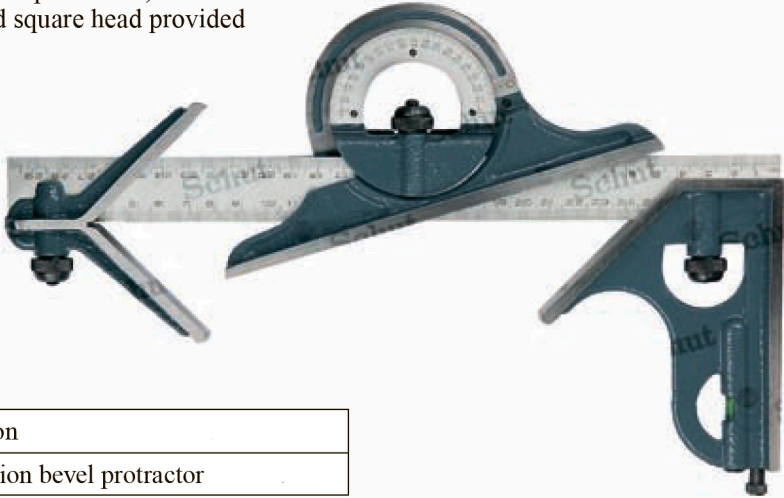

Combination bevel protractor

Can be used as bevel protractor, ruler, depth gauge, try square, center square and spirit level.

- Measuring range: 0-180° (90-0-90°).
- Graduation: 1°.
- Double graduation.
- Rotatable.
- Scriber (included in square head).
- Protractor head and square head provided with a spirit level.
- Ruler length: 300 mm.
- Delivery with protractor head, square head, center head, and ruler with mm/mm graduation.

Item No.	Description
906.503	Combination bevel protractor

Combination bevel protractor

Combination bevel protractor with blade and flat square.

- Measuring range exterior angle: 0-180°.
- Measuring range interior angle: 40-180°.
- Vernier: 2'.
- Delivery in a case.