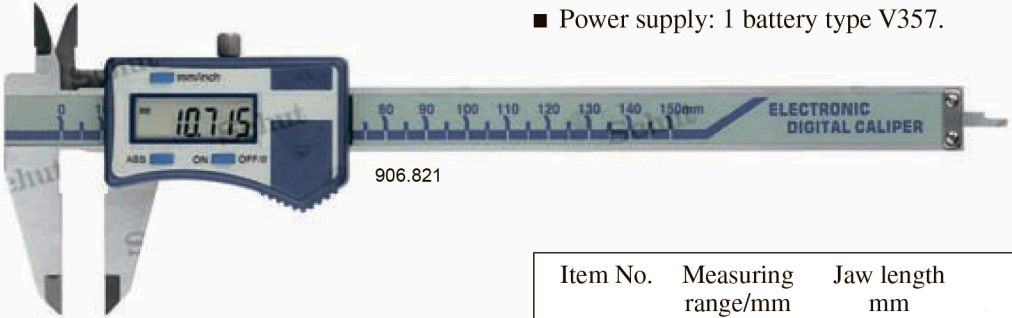

Digital calipers 0.005 mm

Calipers with a higher resolution and a measuring range up to 300 mm.

- Measuring range: 0 - 300 mm.
- Resolution: **0.005 mm**.
- mm/inch conversion.
- ABS/INC switchable.
- On/off switch.
- Max. measuring speed: 1.5 m/s.
- Flat depth rod.
- DIN 862.
- Power supply: 1 battery type V357.

Item No.	Measuring range/mm	Jaw length mm
906.821	0 - 150	40
906.822	0 - 200	50
906.823	0 - 300	60
Option: 836.535 Spare battery		

Digital solar calipers

The solar power supply functions already with a low illumination level.

- Measuring range: 0 - 300 mm.
- Resolution: 0.01 mm.
- mm/inch conversion.
- Thumb wheel (except 906.493).
- Flat depth rod.
- Back-up power supply (prevents shut-down in dark places): 1 battery type V389.

Item No.	Measuring range/mm	Jaw length mm
906.475	0 - 150	40
906.492	0 - 200	50
906.493	0 - 300	60
Option: 498.823 Spare battery		