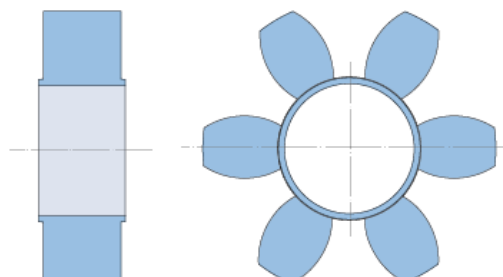

# PHE L075HL

Size	75
Nominal torque (Nm)	35.7
Speed Max. (r/min)	11000
Weight	0.01
Temperature range (°C)	-50 to 120
Angular misalignment (°)	0.5
Parallel misalignment (mm)	0.38